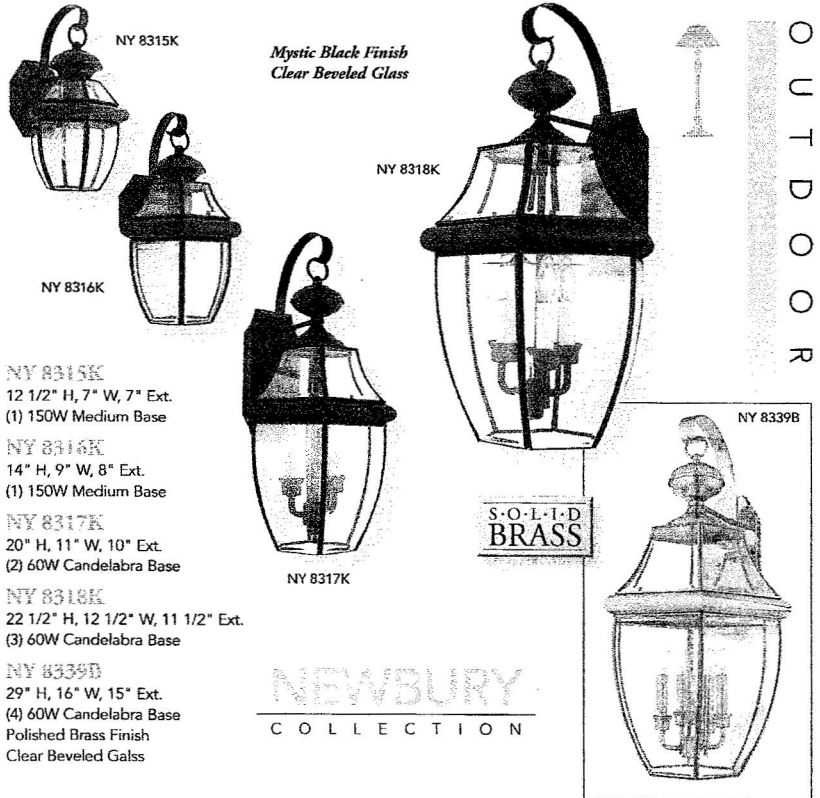

PRE-APPROVED QUOIZEL EXTERIOR LIGHT FIXTURES AT THE LAMP FACTORY OUTLET IN SPRINGFIELD PLAZA

The Lamp Factory Outlet has graciously continued to offer a discount on the Newbury Collection (shown below) for Inlet Cove residents. While applications are required for changing exterior lighting fixtures, applications specifying replacement with light fixtures in the Newbury Collection will be automatically approved. Only pages 1 and 3 are required; no neighbor signatures are necessary

FINISHES

- Antique Brass
- Aged Copper
- Polished Brass
- Mystic Black
- Medici Bronze

MODELS & LOCATION

- NY 8315K – rear of home on deck & patio
- NY 8316K - adjacent to garage
- NY 8317K – front porch

NY 8315K
12 1/2" H, 7" W, 7" Ext.
(1) 150W Medium Base

NY 8316K
14" H, 9" W, 8" Ext.
(1) 150W Medium Base

NY 8317K
20" H, 11" W, 10" Ext.
(2) 60W Candelabra Base

NY 8318K
22 1/2" H, 12 1/2" W, 11 1/2" Ext.
(3) 60W Candelabra Base

NY 8339B
29" H, 16" W, 15" Ext.
(4) 60W Candelabra Base
Polished Brass Finish
Clear Beveled Glass

STYLE	FINISHES	HEIGHT	WIDTH	EXT.	WATS	CANOPY/BACKPLATE	HCWO
NY 1178	A, AC, B, K, P, Z	19"	9 1/2"	—	(2) 60W C	5" D	—
NY 1179	A, AC, B, K, P, Z	21"	12 1/2"	—	(3) 60W C	5" D	—
NY 1180	A, AC, B, K, P, Z	26 1/2"	16"	—	(4) 60W C	5" D	—
NY 1794	B, K, P, Z	8"	15 1/2"	—	(3) 40W C	—	—
NY 8315	A, AC, B, K, P, Z	12 1/2"	7"	7"	(1) 150W M	5 1/2" H x 4 1/4" W	6"
NY 8316	A, AC, B, K, P, Z	14"	9"	8"	(1) 150W M	5 1/2" H x 4 1/4" W	7"
NY 8317	A, AC, B, K, P, Z	20"	11"	10"	(2) 60W C	9" H x 4 1/4" W	10"
NY 8318	A, AC, B, K, P, Z	22 1/2"	12 1/2"	11 1/2"	(3) 60W C	9 1/4" H x 4 1/2" W	10"
NY 8339	A, AC, B, K, P, Z	29"	16"	15"	(4) 60W C	12 1/2" H x 5 1/4" W	12"
NY 9042	A, AC, B, K, P, Z	21"	11"	—	(2) 60W C	—	—
NY 9043	A, AC, B, K, P, Z	23"	12"	—	(3) 60W C	—	—
NY 9045	A, AC, B, K, P, Z	30 1/2"	16"	—	(4) 60W C	—	—